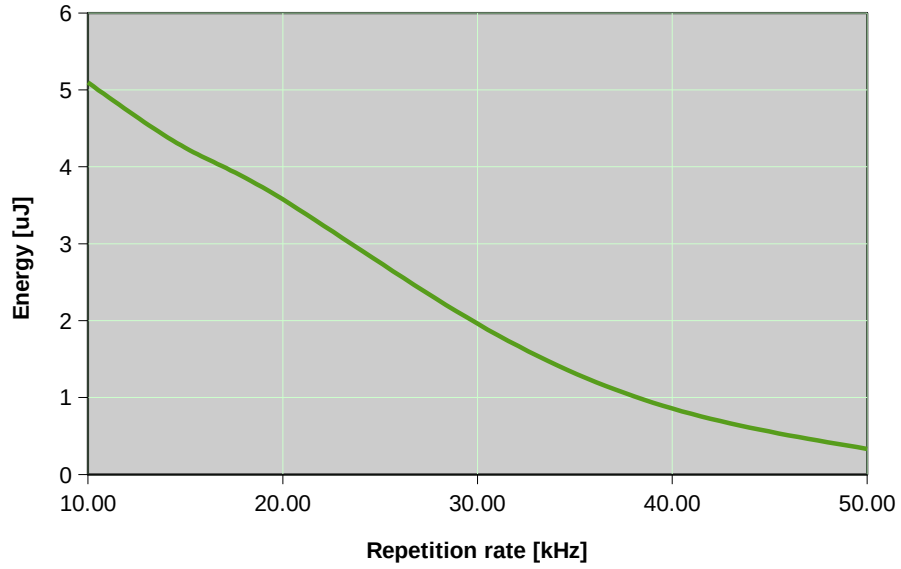

Wedge XF 266nm – PERFORMANCE CURVES (Rel. 1606)

Wedge XF 266nm: Pulse Energy