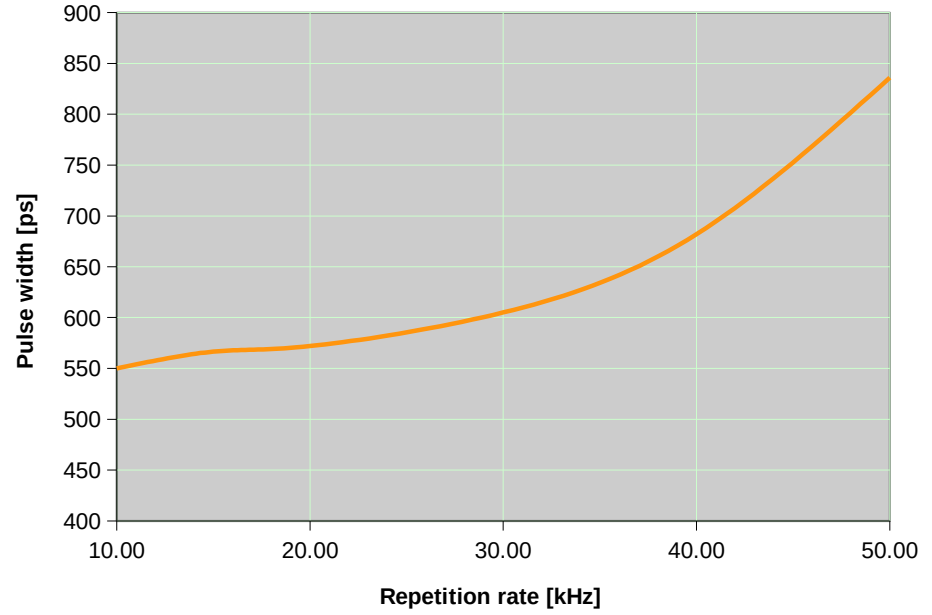

Wedge XF 266nm: Pulse Width