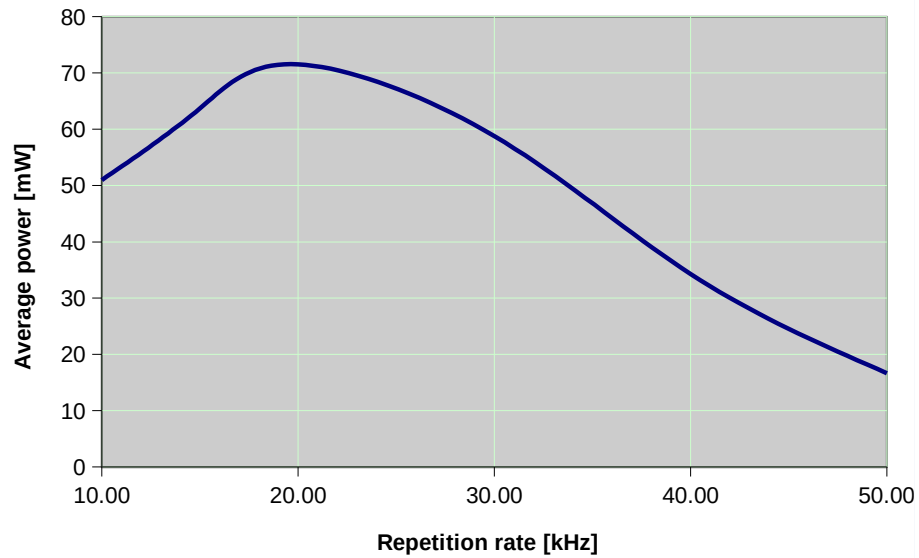

Wedge XF 266nm: Average Power