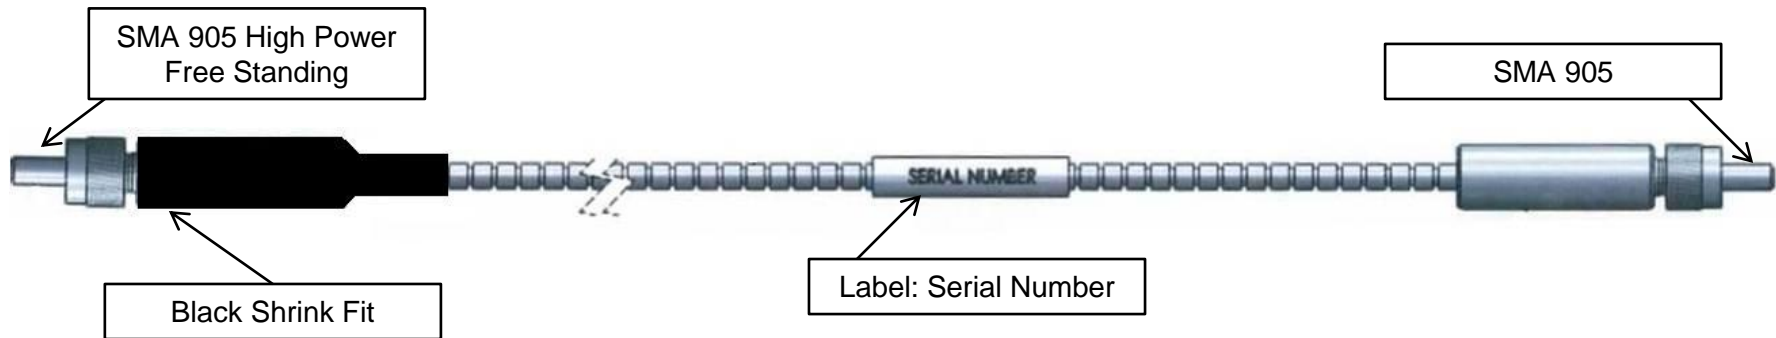

Black Shrink Sleeve End connects to Laser Diode

For Additional Information Contact:

8495 Veterans Memorial Pkwy
O'Fallon MO 63366
636.272.7227
info@rpmclasers.com