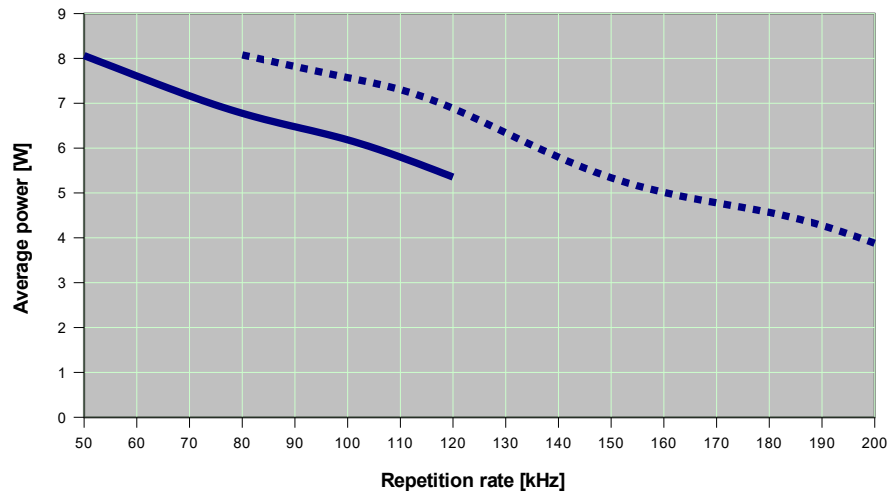

Vento 8W 532nm: Average Power