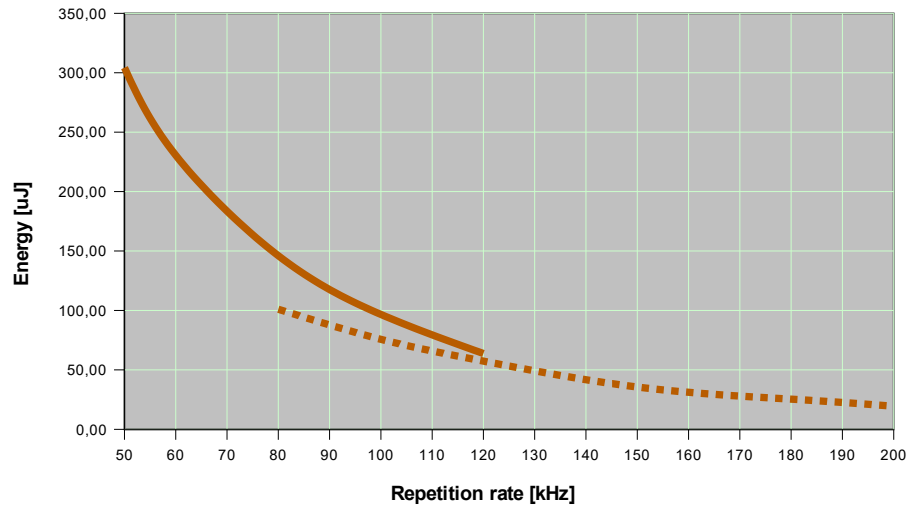

Vento 8W 532nm – Performance Curves – Preliminary

Vento 8W 532nm: Pulse Energy