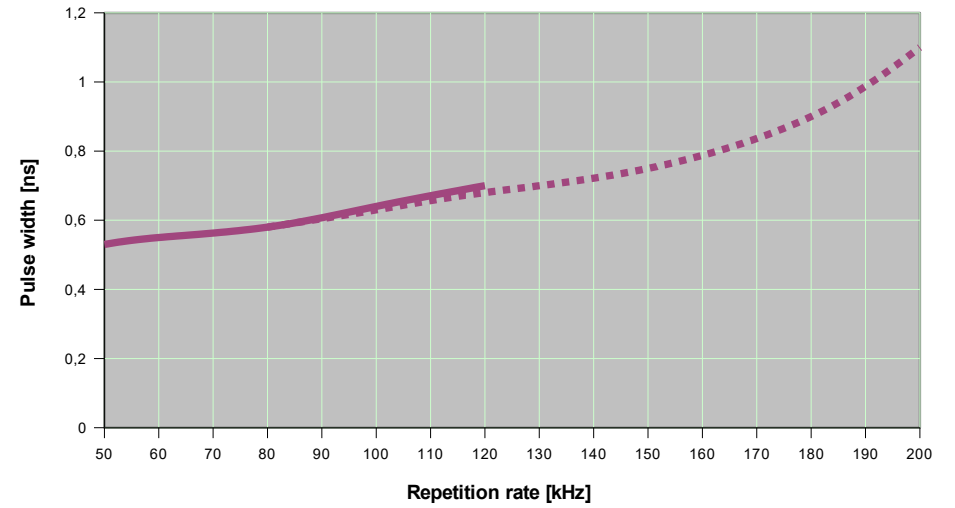

Vento 8W 532nm: Pulse Width