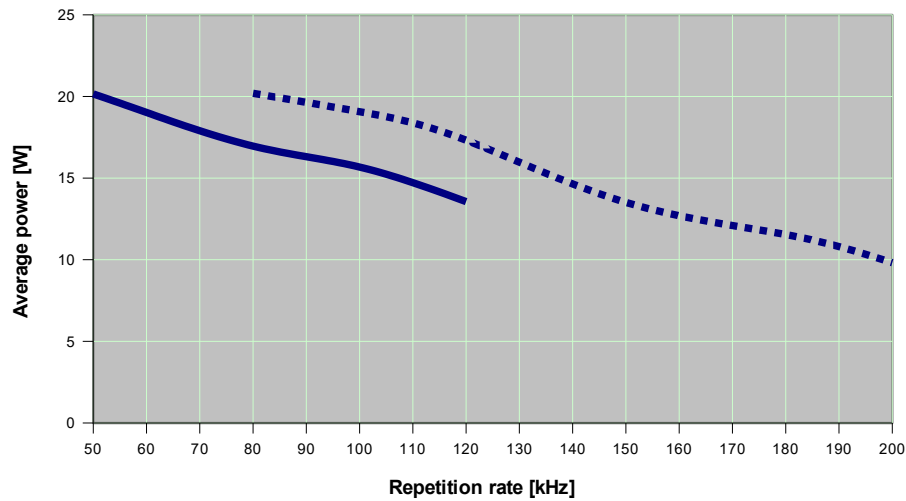

Vento 20W 532nm – Performance Curves – Preliminary

Vento 20W 532nm: Pulse Energy

Vento 20W 532nm: Pulse Width

Vento 20W 532nm: Average Power

Vento 20W 532nm: Peak Power