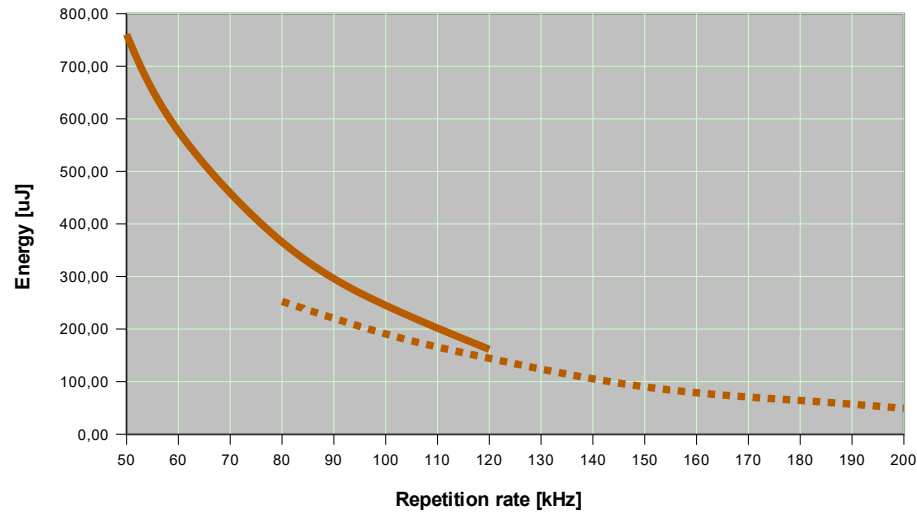

Vento 20W 532nm – Performance Curves – Preliminary

Vento 20W 532nm: Pulse Energy

Vento 20W 532nm: Pulse Width

Vento 20W 532nm: Average Power

Vento 20W 532nm: Peak Power