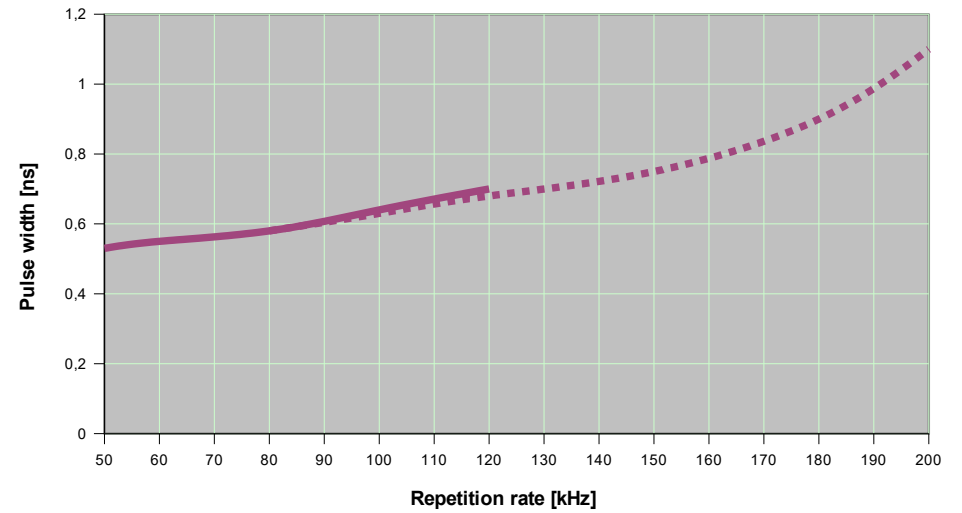

Vento 20W 532nm – Performance Curves – Preliminary

Vento 20W 532nm: Pulse Energy

Vento 20W 532nm: Pulse Width

Vento 20W 532nm: Average Power

Vento 20W 532nm: Peak Power