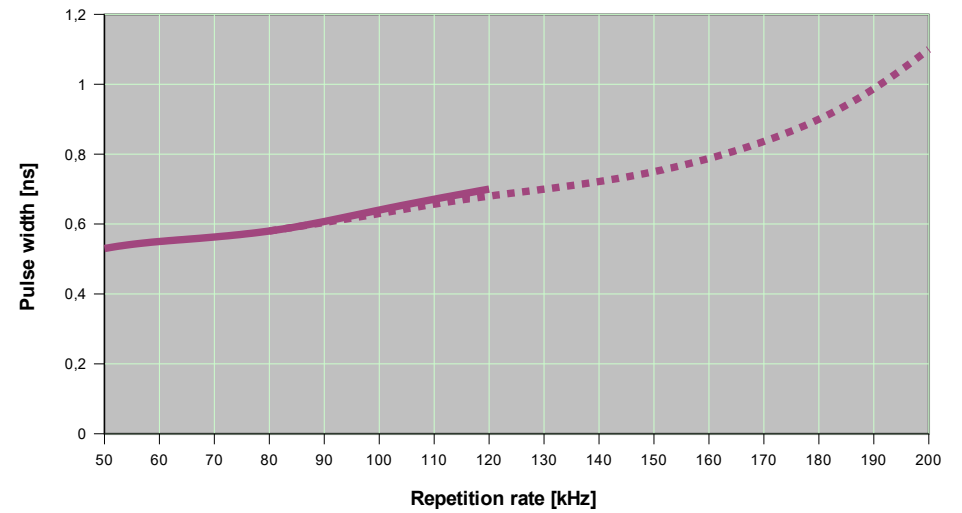

Vento 15W 532nm – Performance Curves – Preliminary

Vento 15W 532nm: Pulse Energy

Vento 15W 532nm: Pulse Width

Vento 15W 532nm: Average Power

Vento 15W 532nm: Peak Power