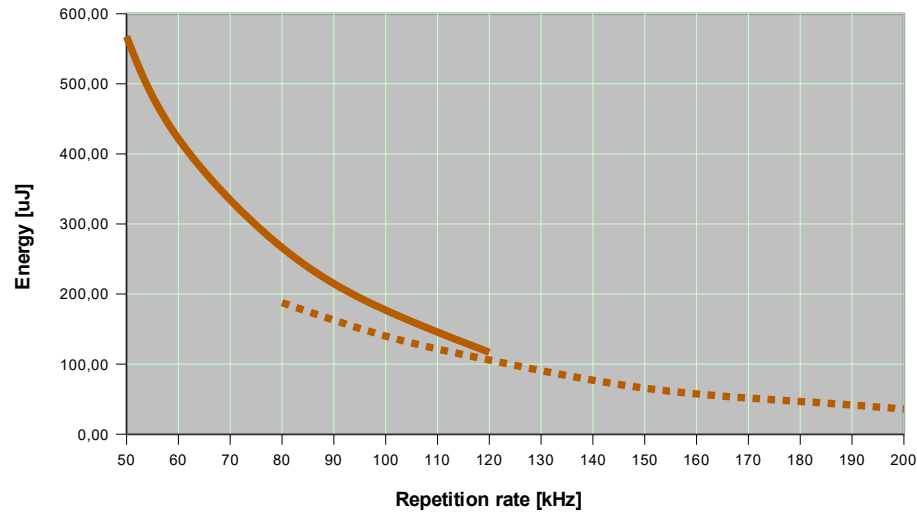

Vento 15W 532nm – Performance Curves – Preliminary

Vento 15W 532nm: Pulse Energy

Vento 15W 532nm: Pulse Width

Vento 15W 532nm: Average Power

Vento 15W 532nm: Peak Power