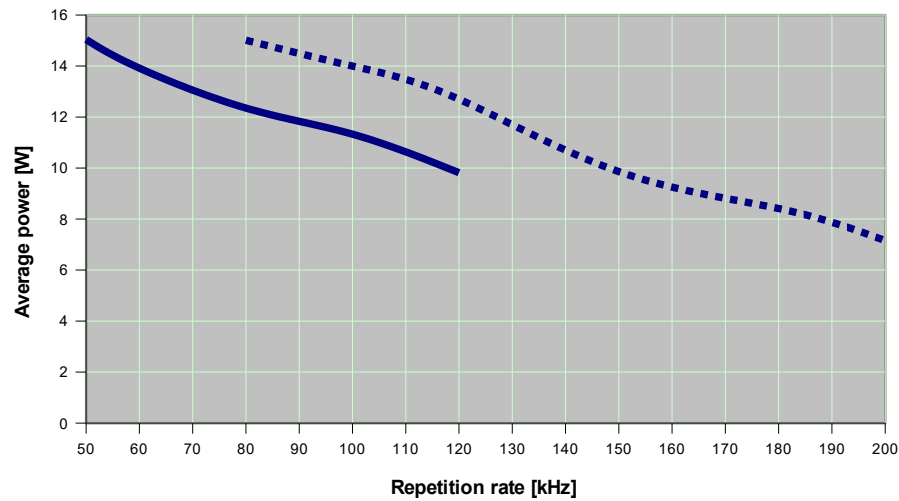

Vento 15W 532nm – Performance Curves – Preliminary

Vento 15W 532nm: Pulse Energy

Vento 15W 532nm: Pulse Width

Vento 15W 532nm: Average Power

Vento 15W 532nm: Peak Power