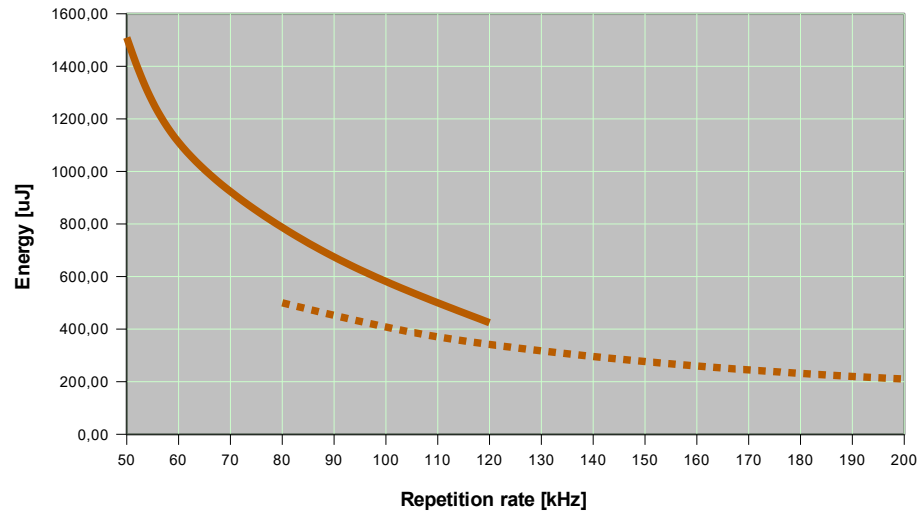

# Vento 40W 1064nm – Performance Curves – Preliminary

## Vento 40W 1064nm: Pulse Energy