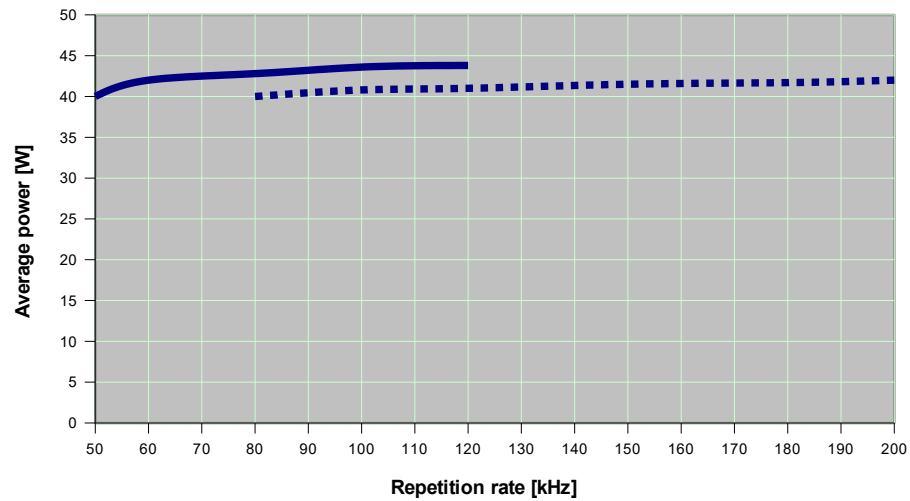

Vento 40W 1064nm: Average Power