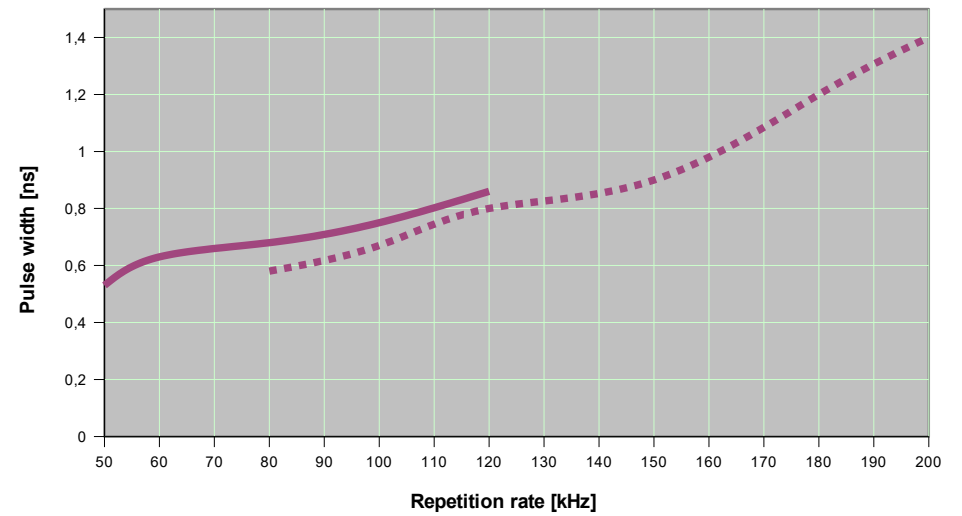

# Vento 40W 1064nm – Performance Curves – Preliminary

## Vento 40W 1064nm: Pulse Energy

## Vento 40W 1064nm: Pulse Width

## Vento 40W 1064nm: Peak Power