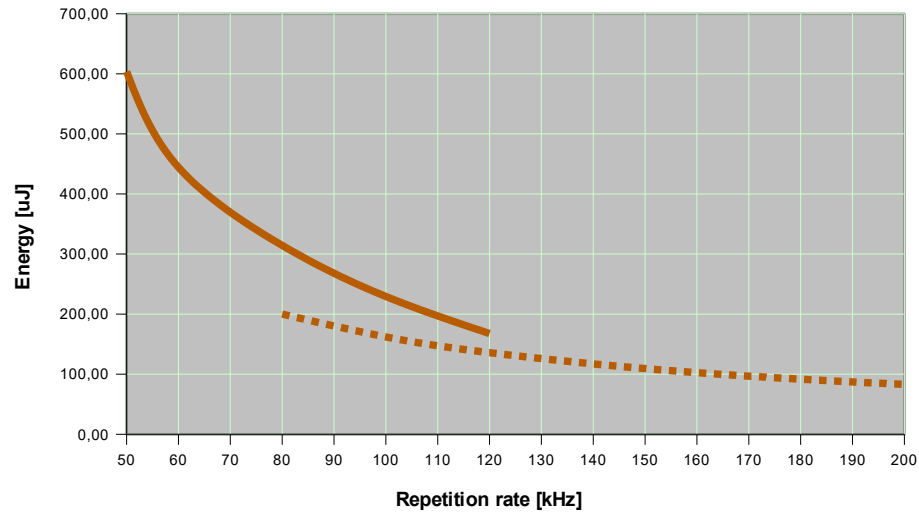

# Vento 16W 1064nm – Performance Curves – Preliminary

## Vento 16W 1064nm: Pulse Energy