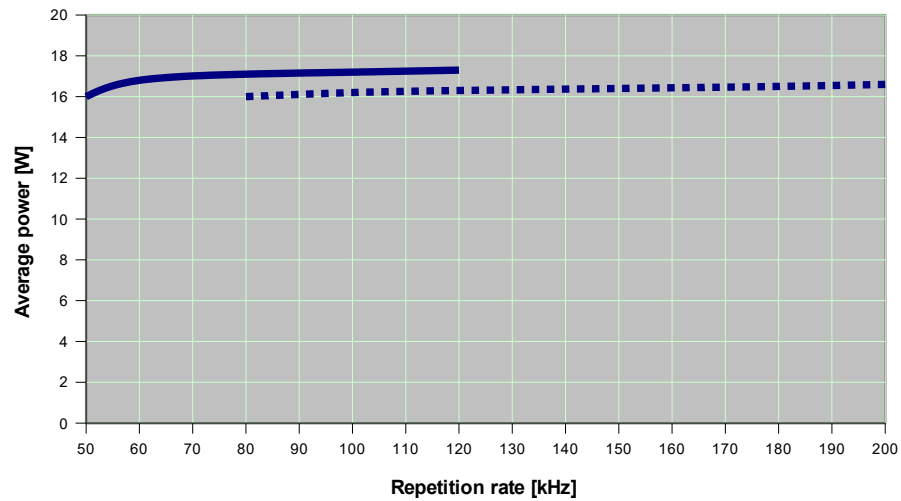

Vento 16W 1064nm: Average Power