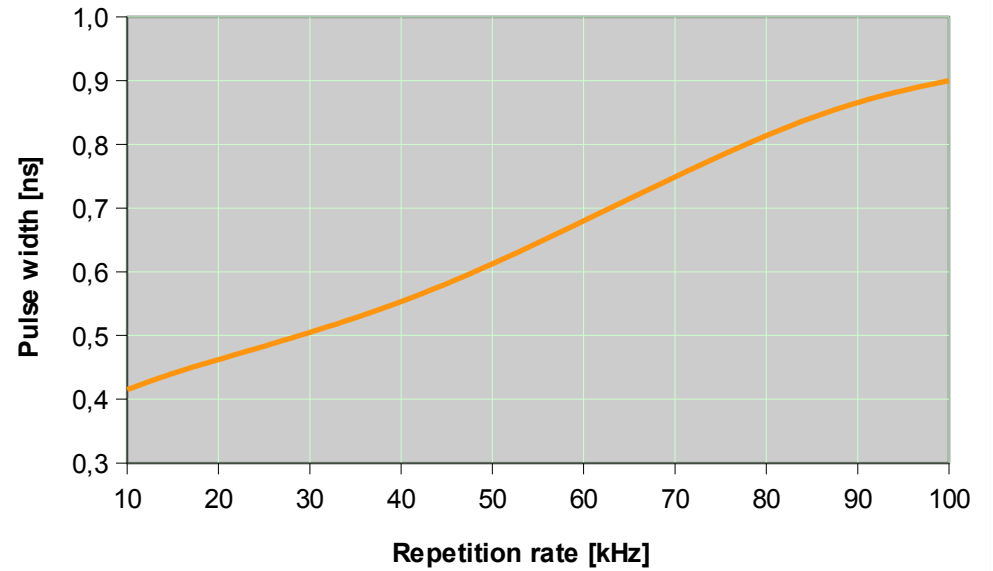

Wedge XF 532nm – PERFORMANCE CURVES (Rel. 1506)

Wedge XF 532nm: Pulse Energy

Wedge XF 532nm: Pulse Width

Wedge XF 532nm: Average Power

Wedge XF 532nm: Peak Power