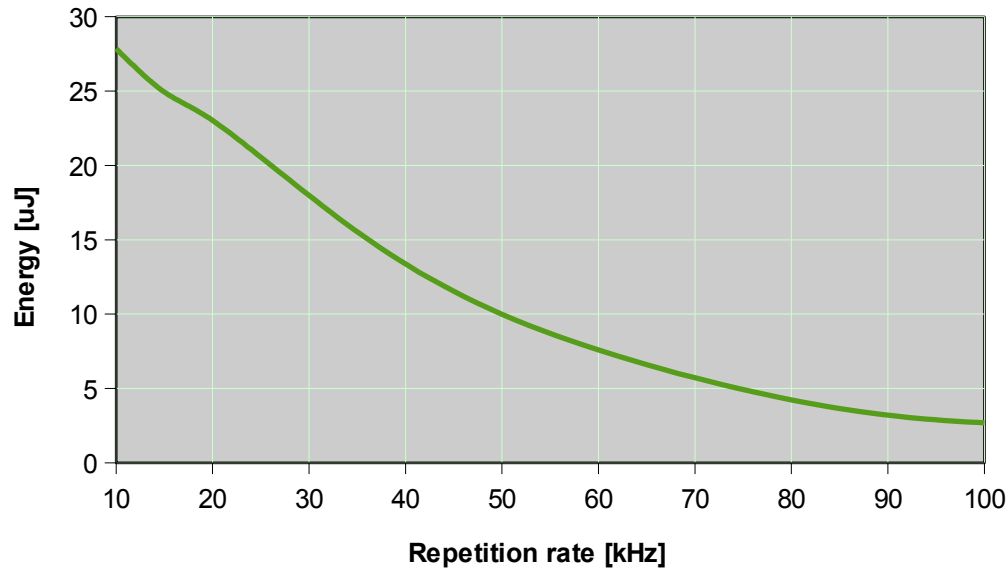

Wedge XF 532nm – PERFORMANCE CURVES (Rel. 1506)

Wedge XF 532nm: Pulse Energy

Wedge XF 532nm: Pulse Width

Wedge XF 532nm: Average Power

Wedge XF 532nm: Peak Power