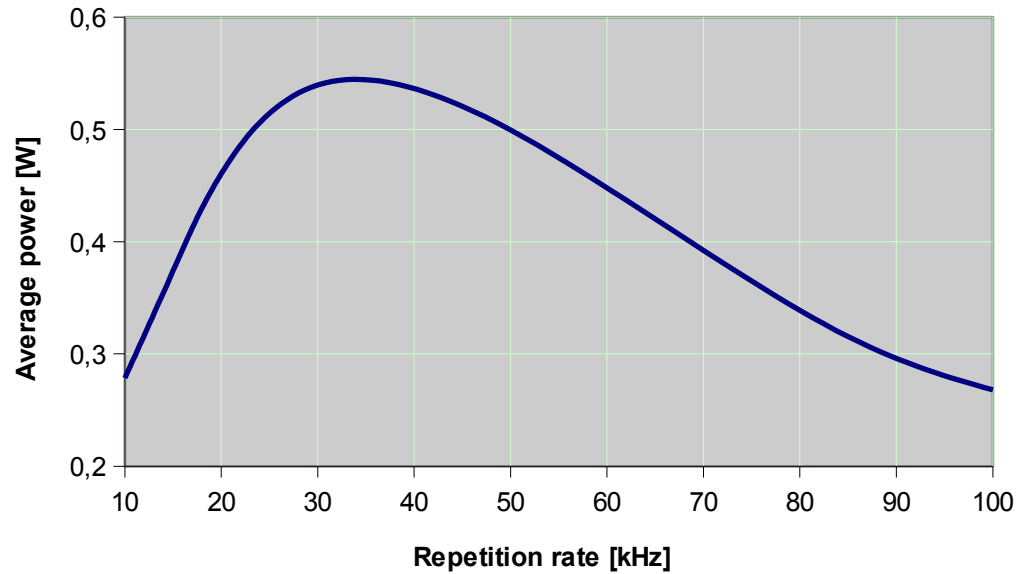

Wedge XF 532nm – PERFORMANCE CURVES (Rel. 1506)

Wedge XF 532nm: Pulse Energy

Wedge XF 532nm: Pulse Width

Wedge XF 532nm: Average Power

Wedge XF 532nm: Peak Power