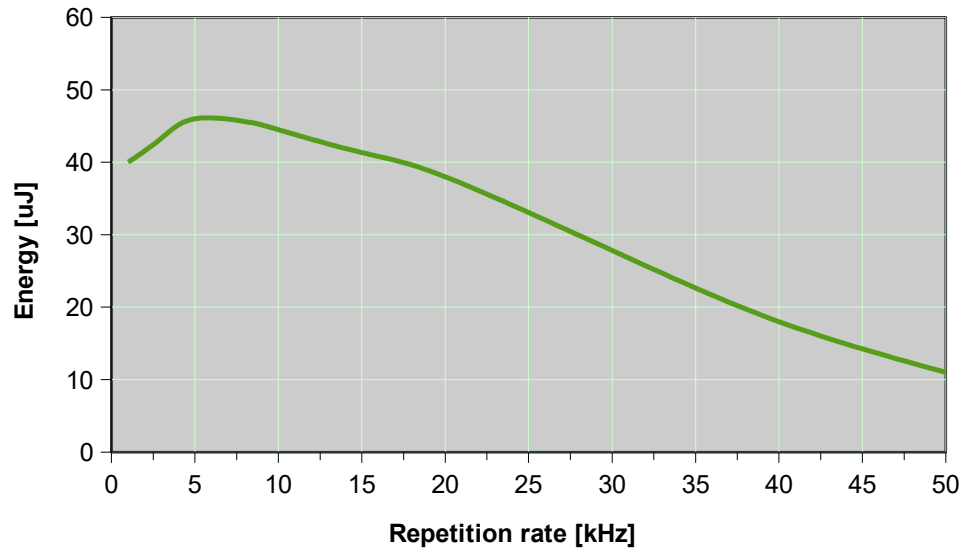

Wedge HF 355nm – Performance Curves

Pulse Energy

Pulse Width

Average Power

Peak Power