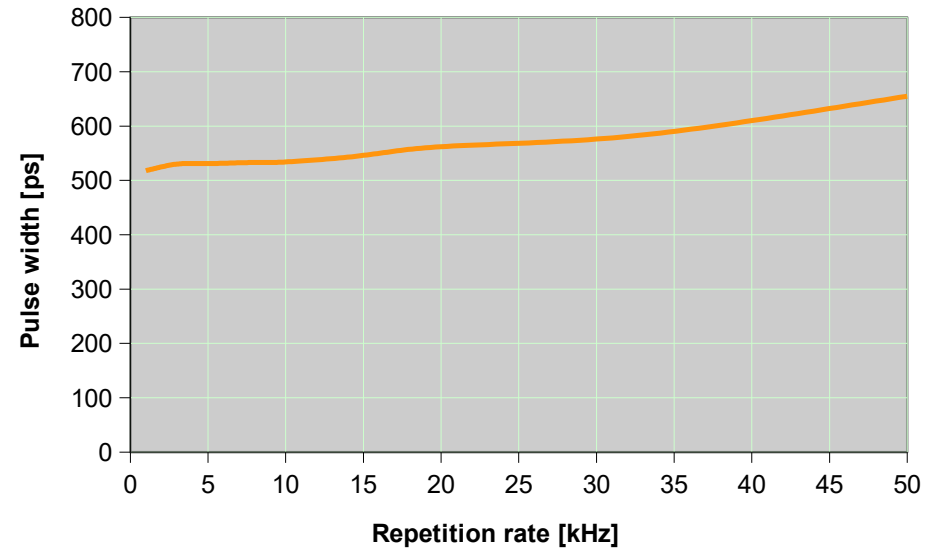

Wedge HF 355nm – Performance Curves

Pulse Energy

Pulse Width

Average Power

Peak Power