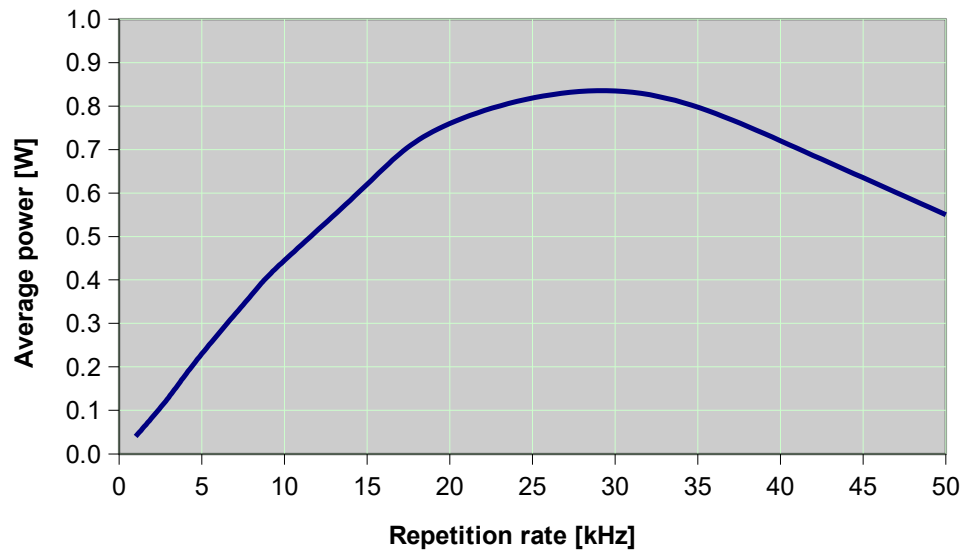

Wedge HF 355nm – Performance Curves

Pulse Energy

Pulse Width

Average Power

Peak Power