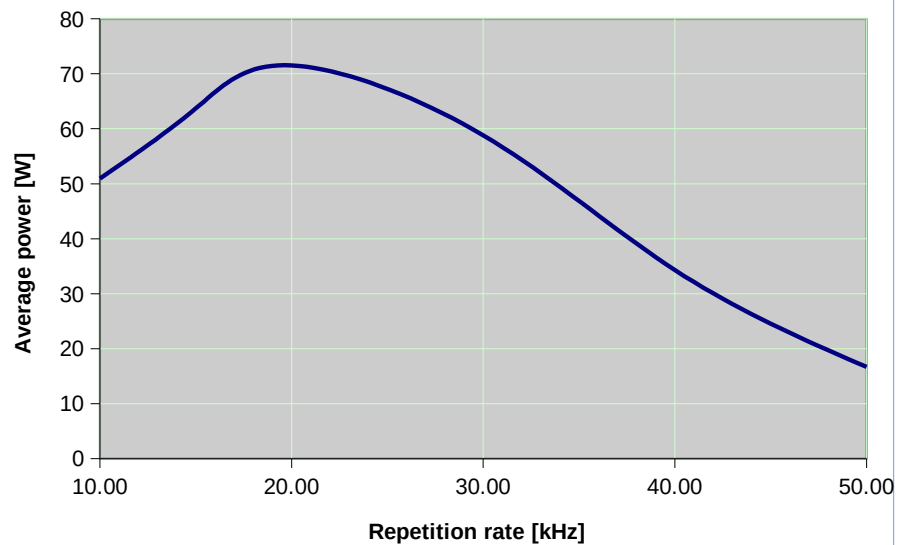

Wedge XF 266nm: Pulse Energy

Wedge XF 266nm: Pulse Width

Wedge XF 266nm: Average Power

Wedge XF 266nm: Peak Power