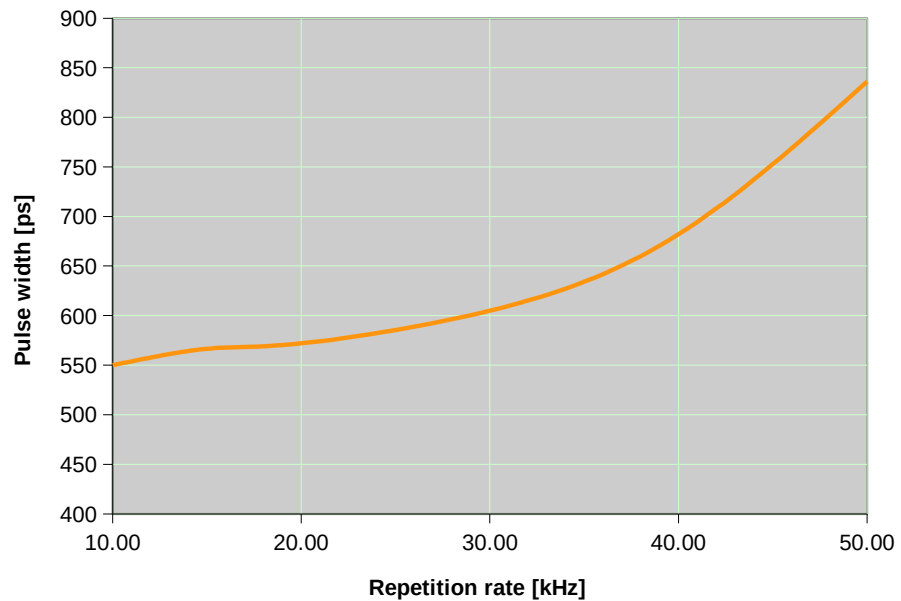

Wedge XF 266nm: Pulse Energy

Wedge XF 266nm: Pulse Width

Wedge XF 266nm: Average Power

Wedge XF 266nm: Peak Power