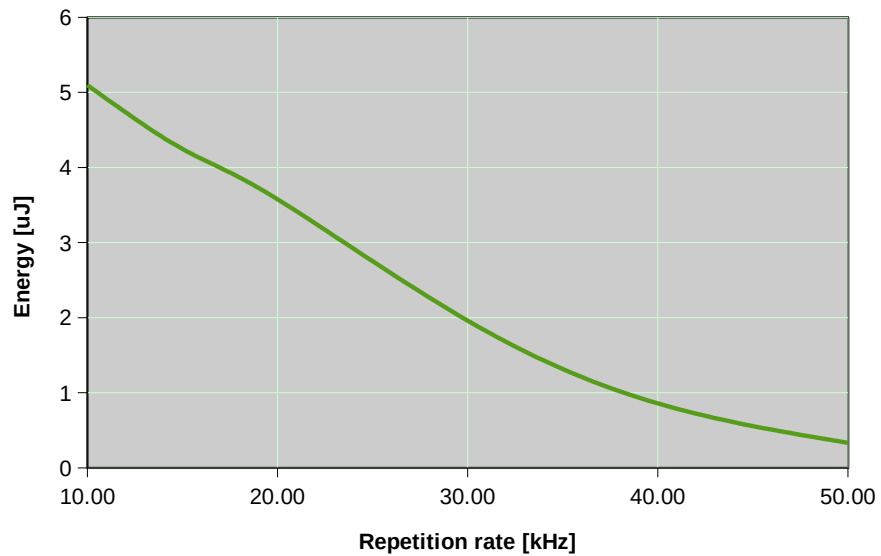

Wedge XF 266nm: Pulse Energy

Wedge XF 266nm: Pulse Width

Wedge XF 266nm: Average Power

Wedge XF 266nm: Peak Power