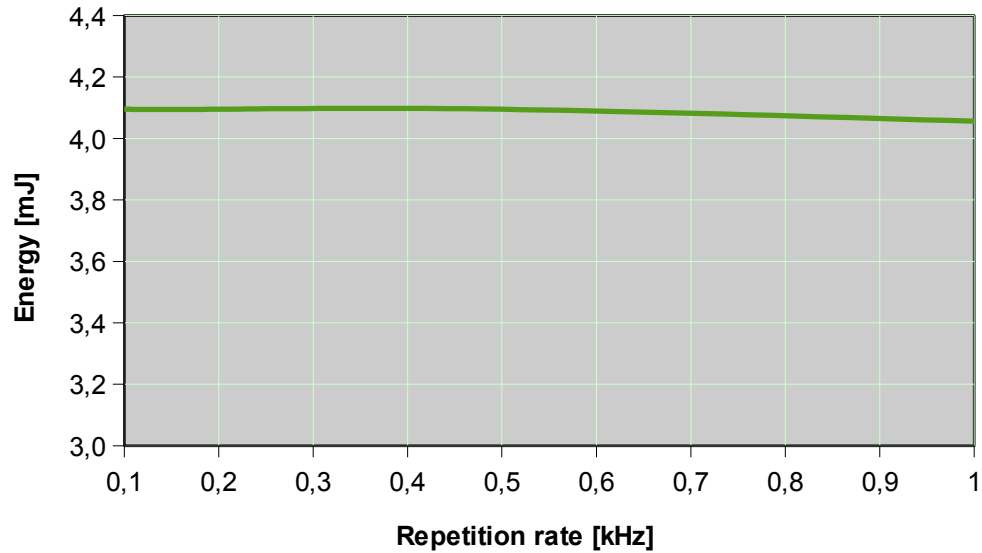

Wedge XB 1064nm – PERFORMANCE CURVES (Rel. 1506)

Wedge XB 1064nm: Pulse Energy

Wedge XB 1064nm: Pulse Width

Wedge XB 1064nm: Average Power

Wedge XB 1064nm: Peak Power