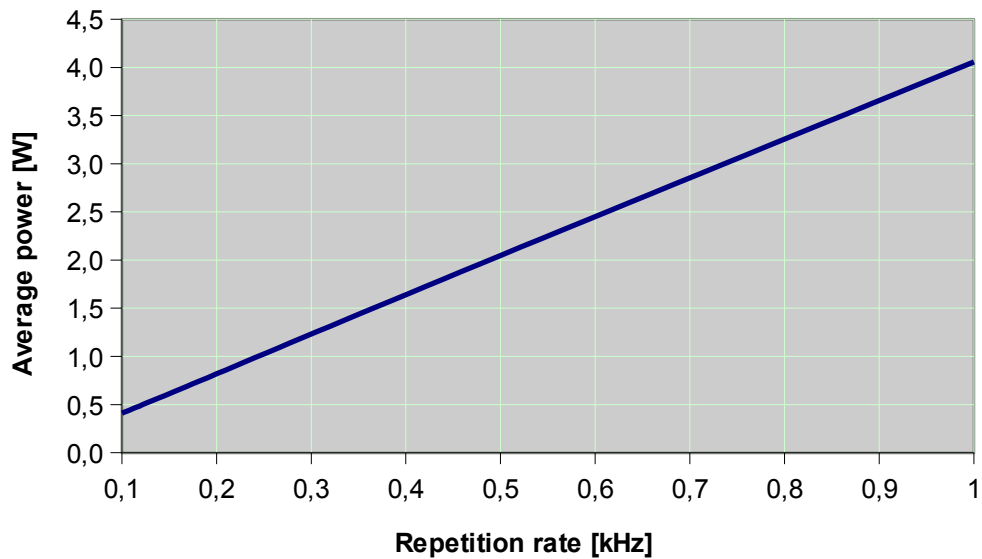

Wedge XB 1064nm – PERFORMANCE CURVES (Rel. 1506)

Wedge XB 1064nm: Pulse Energy

Wedge XB 1064nm: Pulse Width

Wedge XB 1064nm: Average Power

Wedge XB 1064nm: Peak Power