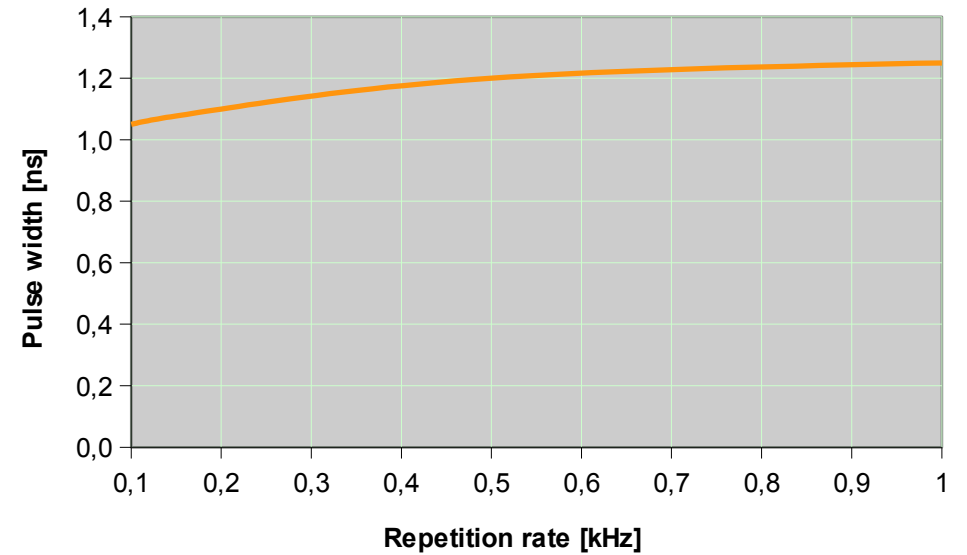

Wedge XB 1064nm – PERFORMANCE CURVES (Rel. 1506)

Wedge XB 1064nm: Pulse Energy

Wedge XB 1064nm: Pulse Width

Wedge XB 1064nm: Average Power

Wedge XB 1064nm: Peak Power